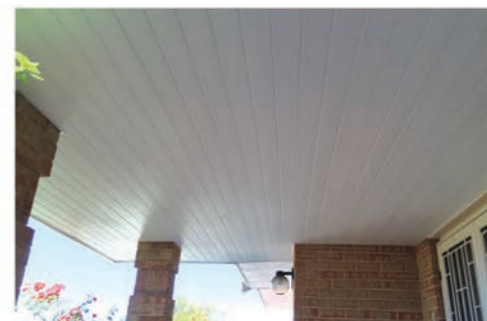

Makes a PERFECT replacement for traditional Wood lining.

Why choose EZICLAD Premium PVC Linings?

- Environmentally friendly PVC contains no harmful materials is non-toxic and non-caustic.
- Attractive natural appearance to enhance your property value.
- No wood filler, not a composite product.
- Quick and easy installation using standard tools.
- Comes in long 5800mm lengths which means less joining at ends.
- Capri has Invisible Tongue and Groove edging which slots neatly together, no joining seams visible.
- Maintenance free, no oiling or painting.
  Certified fire rating Classification 1, Easy to clean saving big $$.
- UV-resistant and colour stability.
- Durable, easy to install with our stainless steel clip system, and can be drilled and cut to any shape.
- For installation instructions visit www.eziclad.com.au
- **Long 10 year factory warranty.**

FIRE AND SMOKE TEST

Report No.: N-1119-1128-03
Test in Accordance with: AS/NZS 3837-1998/9
Applicable Standard: AS 5637.1-2015
Test Method: 1530.3-1999
Product Group Number Classification: 1

SPECIFICATIONS

Dimensions	
Length	5800 mm
Width	300 mm
Thickness	8.5 mm
Weight per sq mt	5.2 kg

EZICLAD
SOLUTIONS
THE ULTIMATE PERMANENT SOLUTION

EZICLAD
SOLUTIONS

PVC MAINTENANCE FREE UNIVERSAL CLADDING

PVC MAINTENANCE FREE UNIVERSAL CLADDING FOR
CEILINGS • WALLS • EAVES • ALFRESCO AREAS
BALCONIES • PATIO CEILINGS • PORTICOS

FOR BOTH INDOOR AND OUTDOOR USE

Showroom: 7 Furniss Road, Landsdale WA 6065

www.eziclad.com.au

Office: 0431 059 610

John: 0432 373 841